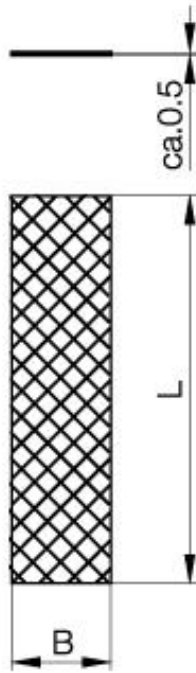

Accessories: Reflector BOS R-6-0,25

Common Data

Version	Reflective Tape, rectangular
Usable with	for retroreflective
Sensing range	40% (at 100 x 50 mm)

Mechanical Data

Measurements WxHxD or Dia x D	250x50
Mounting	self-adhesive